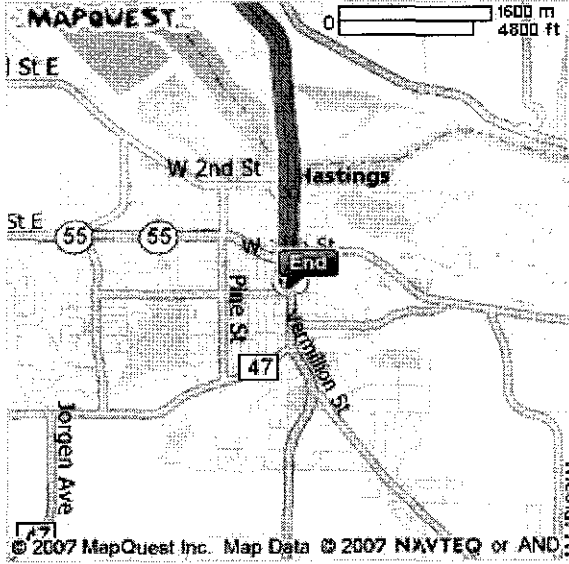

Start: 539 S Knowles Ave
New Richmond, WI 54017-1734,
US

End: 1320 Vermillion St
Hastings, MN 55033-2870, US

Notes:

ⓘ Notice to Interstate 35W Travelers in the Minneapolis Area:
Due to the bridge collapse over the Mississippi River in central Minneapolis, Interstate 35W is closed northbound and southbound on both sides of the river. MapQuest is working with the Minnesota Dept. of Transportation to reflect alternate routes established by Mn/DOT. We also recommend visiting the [Mn/DOT homepage](#) for additional information. For your safety, please obey all local detour signage and police instructions.

Directions	Distance
Total Est. Time: 49 minutes Total Est. Distance: 42.07 miles	
1: Start out going SOUTH on S KNOWLES AVE / WI-65 toward 6TH ST W. Continue to follow WI-65.	8.6 miles
2: Turn RIGHT onto US-12 / WI-65.	1.0 miles
3: Turn LEFT onto WI-65.	2.0 miles
4: Merge onto I-94 W (Crossing into MINNESOTA).	14.8 miles
5: Take the MANNING AVE / CR-15 / MN-95 S exit- EXIT 253.	0.2 miles
6: Merge.	<0.1 miles
7: Turn LEFT onto MN-95 S / MANNING AVE S / CR-15 S / MANNING AVE N. Continue to follow MN-95 S / MANNING AVE S.	11.9 miles
8: Turn LEFT onto POINT DOUGLAS DR S / US-10 E / US-61 S. Continue to follow US-61 S.	3.2 miles
9: End at 1320 Vermillion St Hastings, MN 55033-2870, US	

Start:
539 S Knowles Ave
New Richmond, WI 54017-1734, US

End:
1320 Vermillion St
Hastings, MN 55033-2870, US

All rights reserved. Use Subject to License/Copyright
These directions are informational only. No representation is made or warranty given as to their content, road conditions or route usability or expeditiousness. User assumes all risk of use. MapQuest and its suppliers assume no responsibility for any loss or delay resulting from such use.