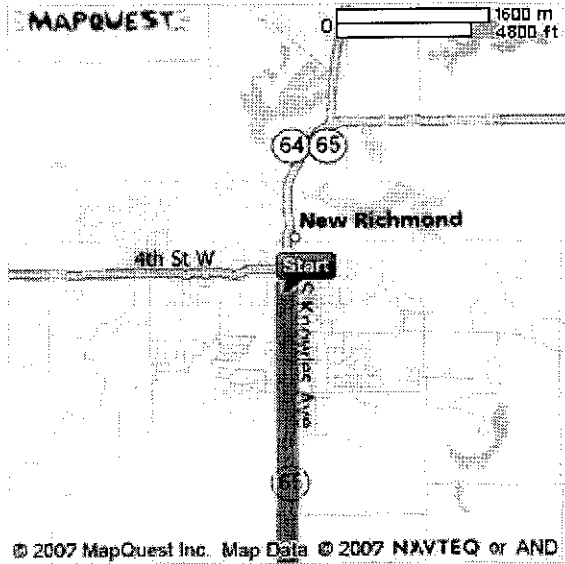

Start: 539 S Knowles Ave
New Richmond, WI 54017-1734,
US

End: 1320 Vermillion St
Hastings, MN 55033-2870, US

Notes:

ⓘ Notice to Interstate 35W Travelers in the Minneapolis Area:
Due to the bridge collapse over the Mississippi River in central Minneapolis, Interstate 35W is closed northbound and southbound on both sides of the river. MapQuest is working with the Minnesota Dept. of Transportation to reflect alternate routes established by Mn/DOT. We also recommend visiting the [Mn/DOT homepage](#) for additional information. For your safety, please obey all local detour signage and police instructions.

Directions	Distance
Total Est. Time: 49 minutes Total Est. Distance: 42.07 miles	
1: Start out going SOUTH on S KNOWLES AVE / WI-65 toward 6TH ST W. Continue to follow WI-65.	8.6 miles
2: Turn RIGHT onto US-12 / WI-65.	1.0 miles
3: Turn LEFT onto WI-65.	2.0 miles
4: Merge onto I-94 W (Crossing into MINNESOTA).	14.8 miles
5: Take the MANNING AVE / CR-15 / MN-95 S exit- EXIT 253.	0.2 miles
6: Merge.	<0.1 miles
7: Turn LEFT onto MN-95 S / MANNING AVE S / CR-15 S / MANNING AVE N. Continue to follow MN-95 S / MANNING AVE S.	11.9 miles
8: Turn LEFT onto POINT DOUGLAS DR S / US-10 E / US-61 S. Continue to follow US-61 S.	3.2 miles
9: End at 1320 Vermillion St Hastings, MN 55033-2870, US	

Start:
539 S Knowles Ave
New Richmond, WI 54017-1734, US

End:
1320 Vermillion St
Hastings, MN 55033-2870, US

All rights reserved. Use Subject to License/Copyright
These directions are informational only. No representation is made or warranty given as to their content, road conditions or route usability or expeditiousness. User assumes all risk of use. MapQuest and its suppliers assume no responsibility for any loss or delay resulting from such use.